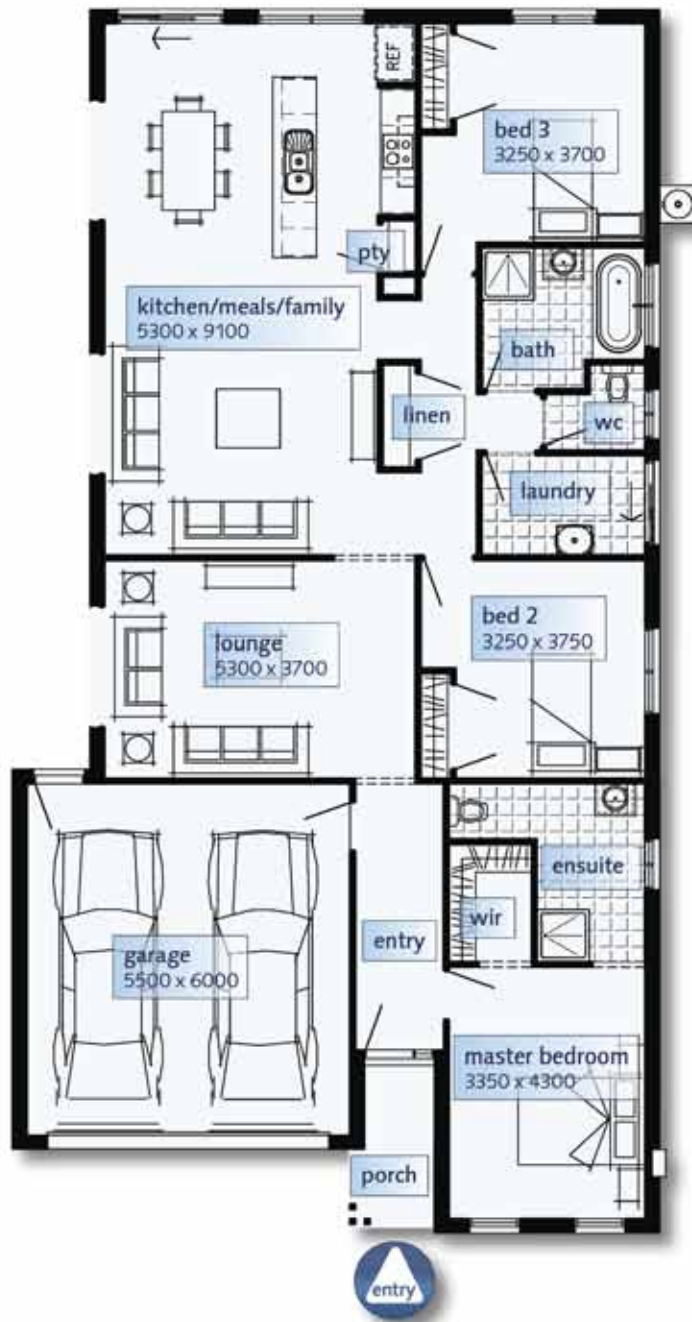

Finance to approved applicants only. Images shown for illustrative purposes and may not represent the final product. Prices are based on availability and price of land. Simonda reserves the right to alter any price or substitute any home without prior notice. All house and land packages are subject to developers' final approval. In the event that a Homesite does not have Survey Pegs in place to identify lot boundary then an additional charge will be added to the cost of the house.