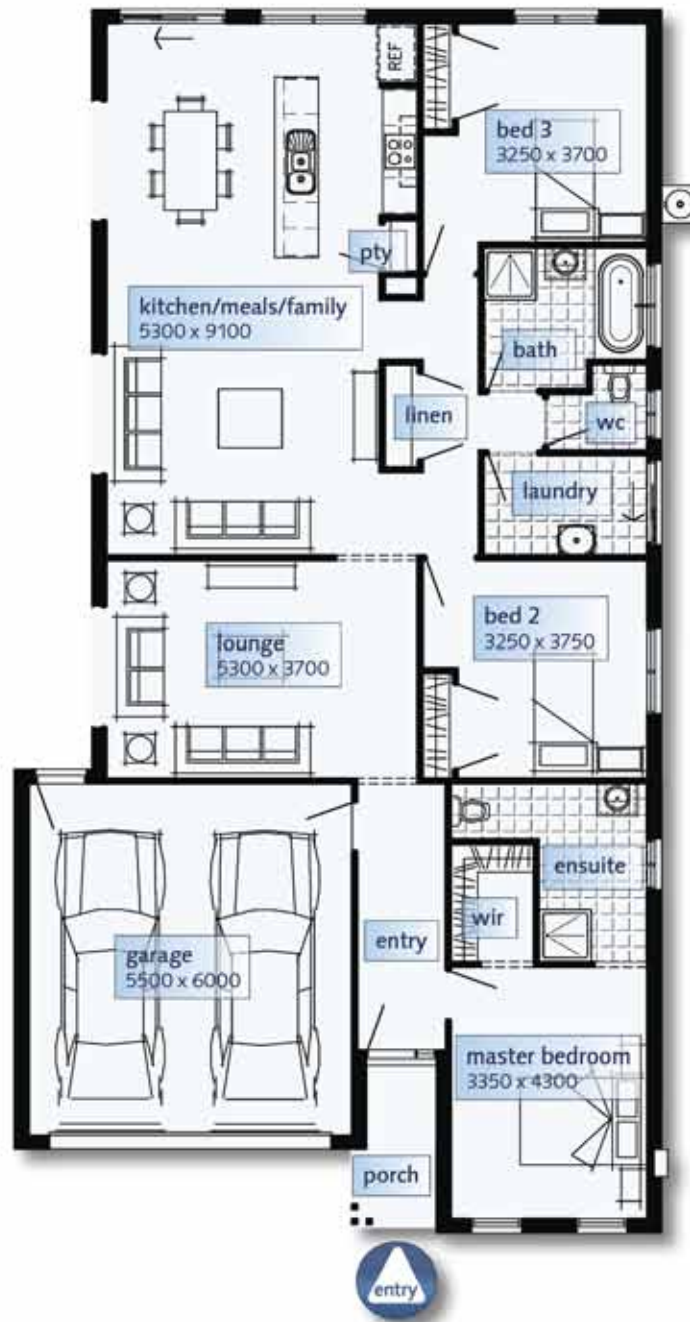

Finance to approved applicants only. Images shown for illustrative purposes and may not represent the final product. Prices are based on availability and price of land. Simonda reserves the right to alter any price or substitute any home without prior notice. All house and land packages are subject to developers' final approval. In the event that a Homesite does not have Survey Pegs in place to identify lot boundary then an additional charge will be added to the cost of the house.