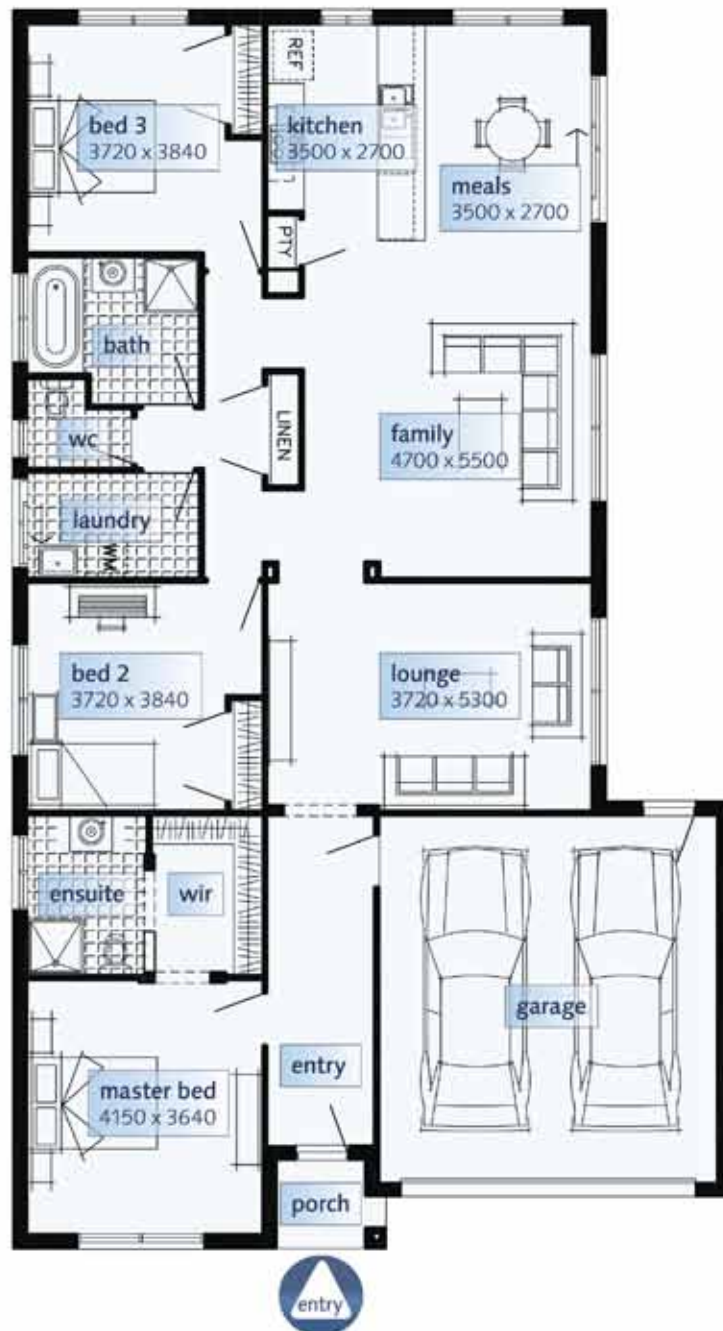

Finance to approved applicants only. Images shown for illustrative purposes and may not represent the final product. Prices are based on availability and price of land. Simonds reserves the right to alter any price or substitute any home without prior notice. All house and land packages are subject to developers' final approval. In the event that a Homesite does not have Survey Pegs in place to identify lot boundary then an additional charge will be added to the cost of the house.