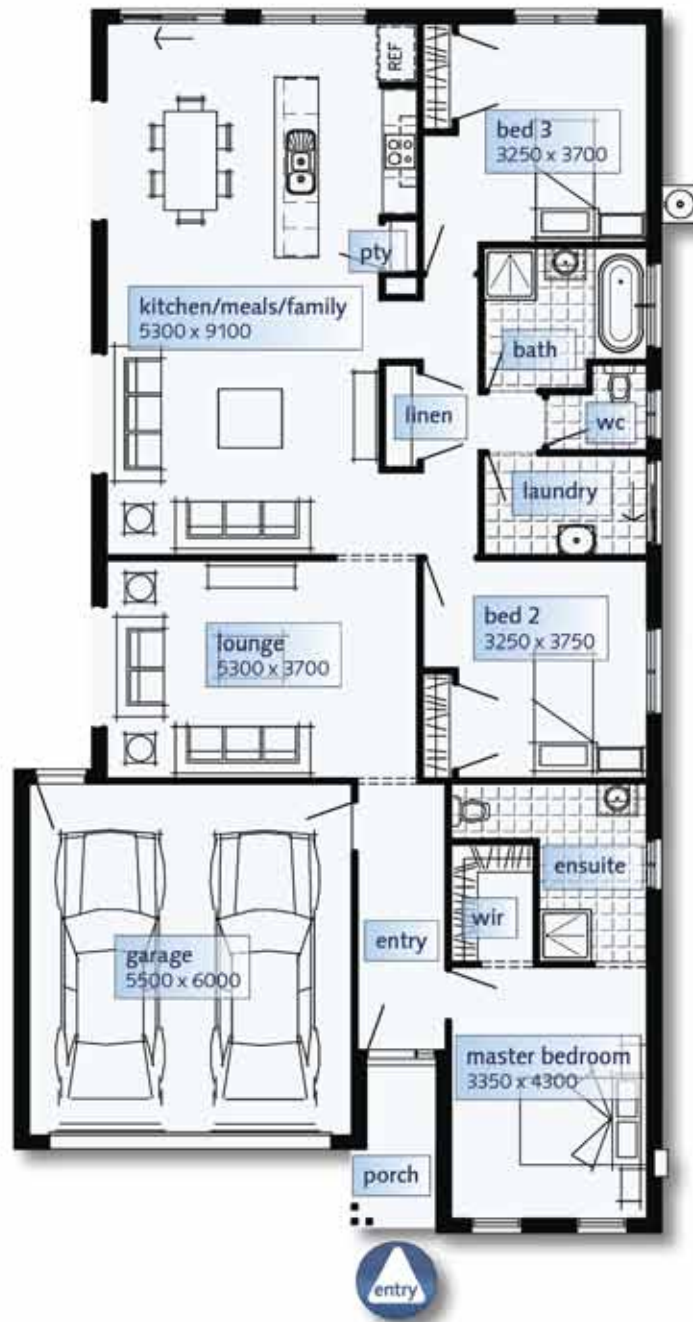

Finance to approved applicants only. Images shown for illustrative purposes and may not represent the final product. Prices are based on availability and price of land. Simonda reserves the right to alter any price or substitute any home without prior notice. All house and land packages are subject to developers' final approval. In the event that a Homesite does not have Survey Pegs in place to identify lot boundary then an additional charge will be added to the cost of the house.